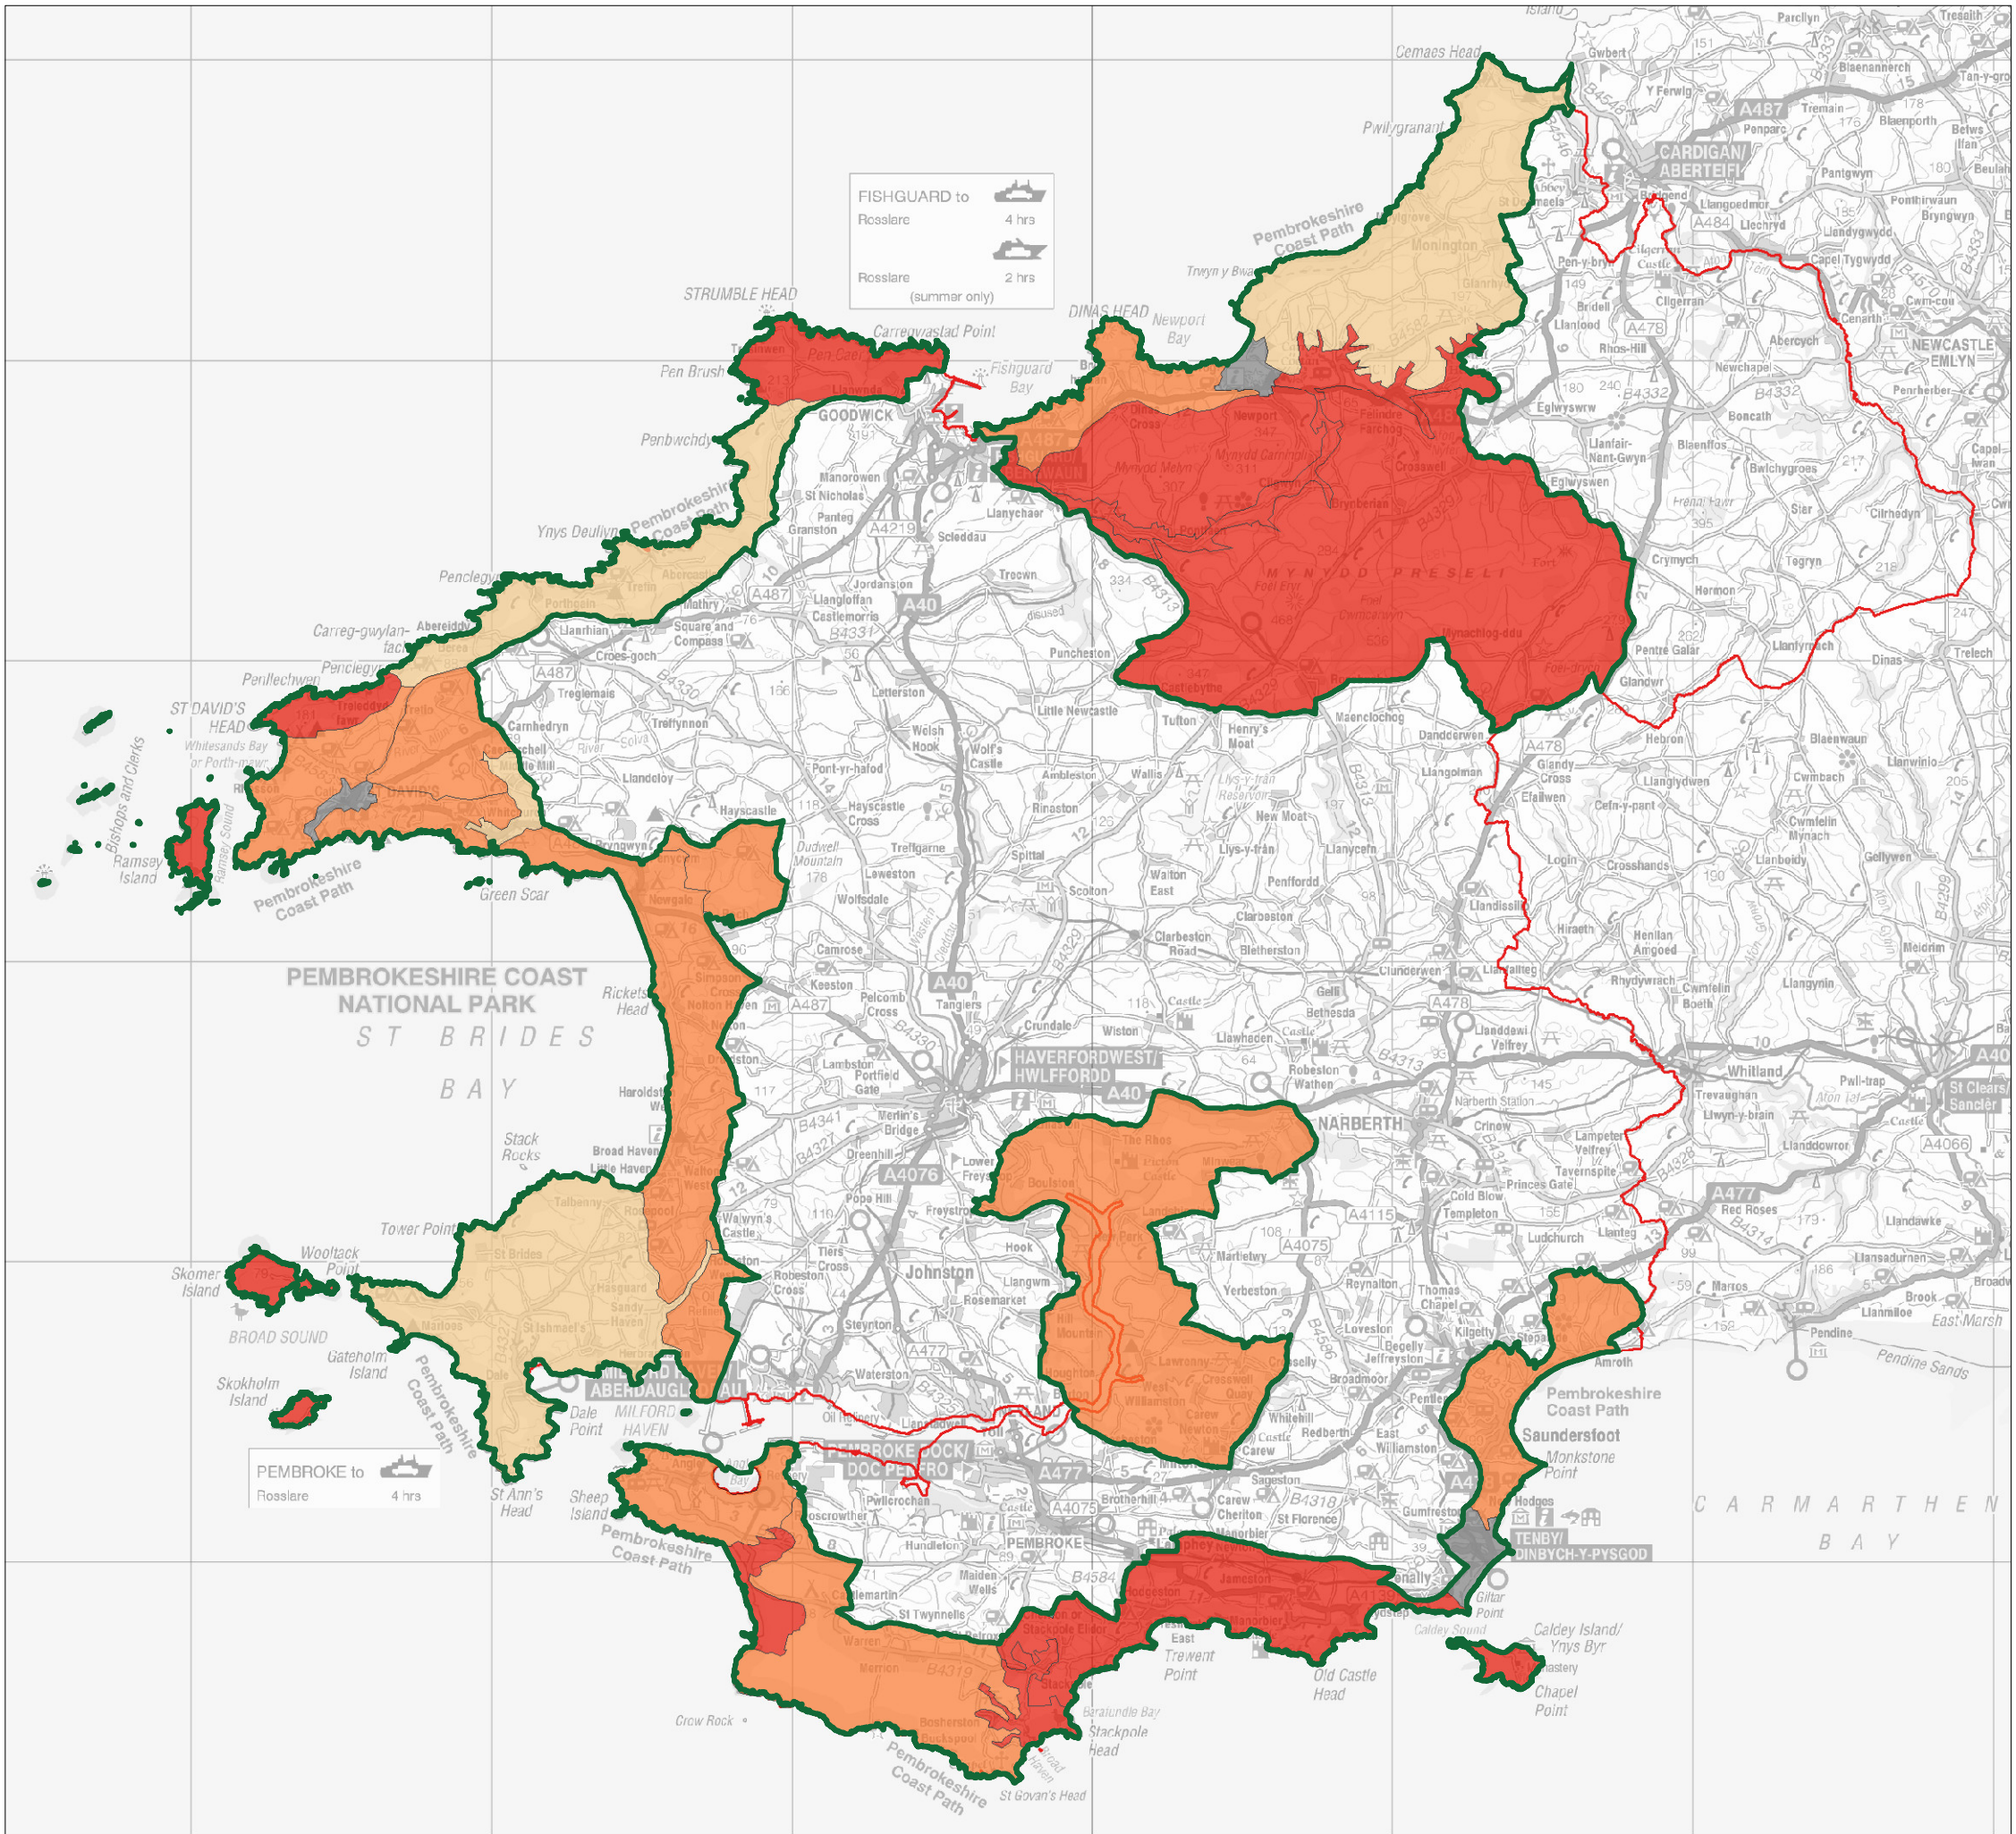

Pembrokeshire Renewables

Figure 3.3: Landscape Sensitivity to Field-scale Photovoltaics (PV) - Small scale PV I - 2.9 ha

Key

- Pembrokeshire Coast National Park
 - Pembrokeshire County
- Landscape Sensitivity**
- High
 - Moderate-high
 - Moderate
 - Urban

Source: Land Use Consultants

Date: 25/03/2011
Revision: A