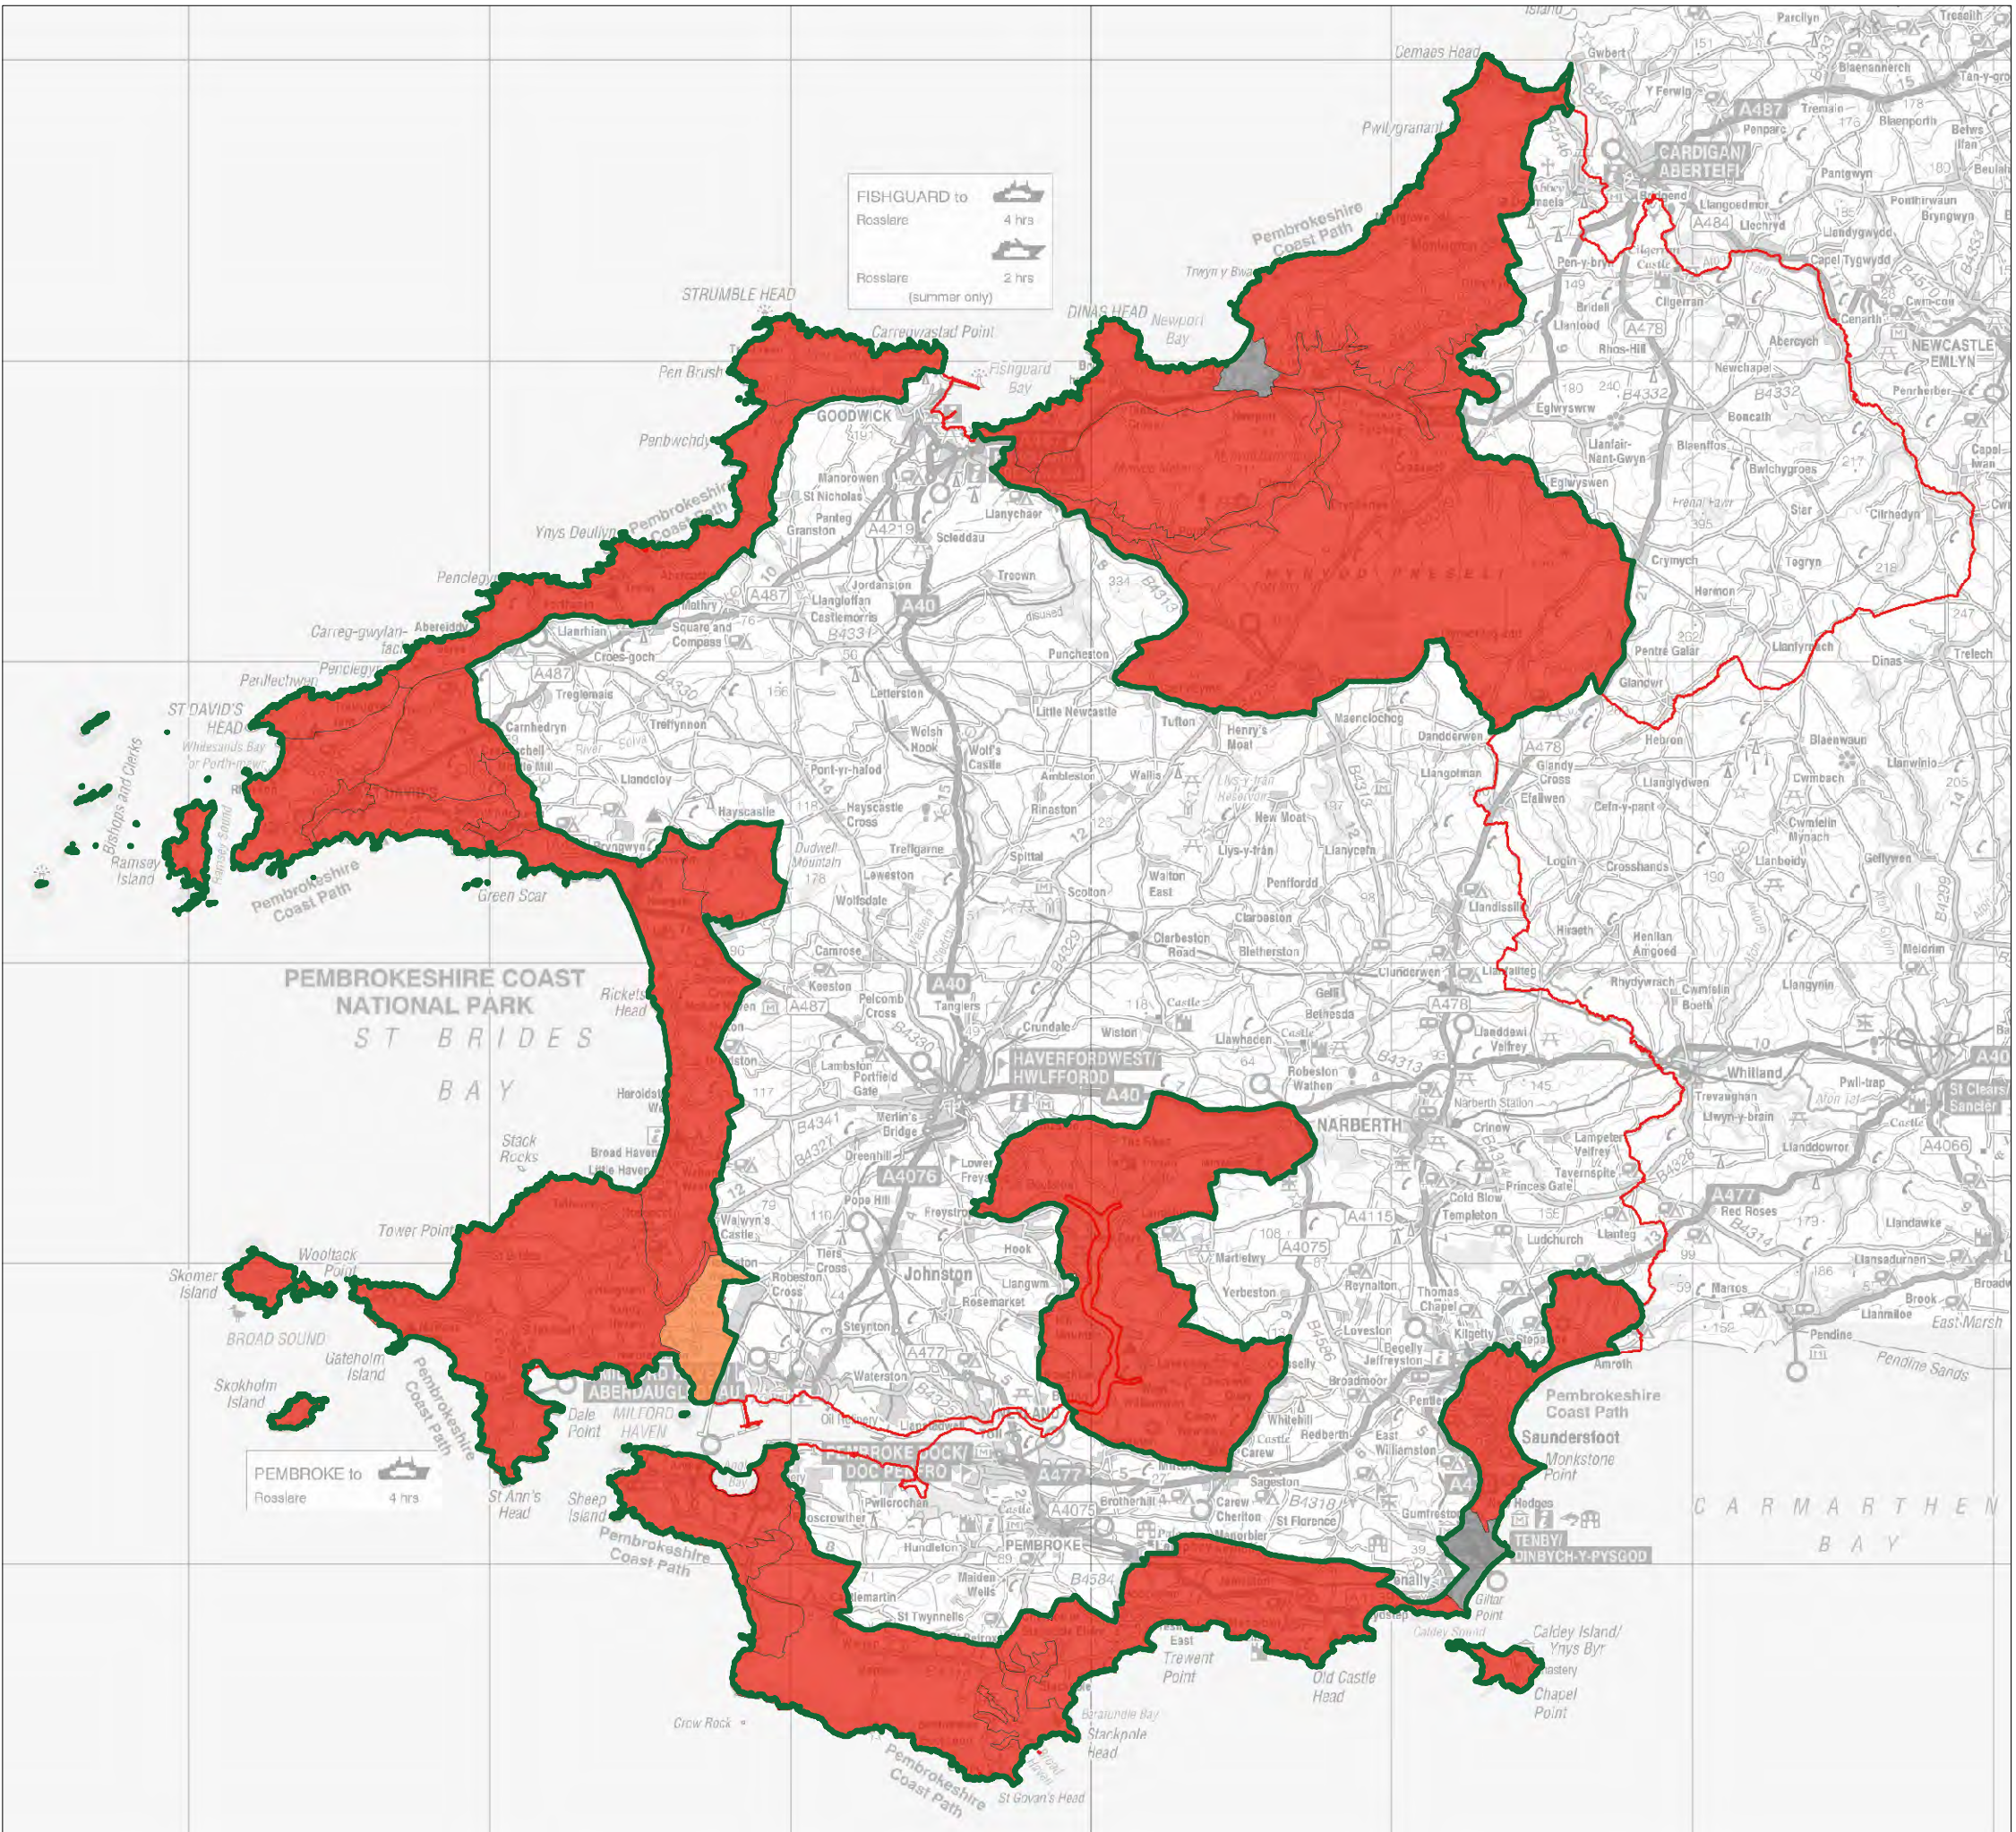

**Pembrokeshire Renewables**

**Figure 9.1: Landscape Sensitivity to Large-scale Wind Turbines (over 65m to blade tip)**

**Key**

-  Pembrokeshire Coast National Park
-  Pembrokeshire County
- Landscape Sensitivity**
-  High
-  Moderate-high
-  Urban

Source: Land Use Consultants

Date: 21/11/2008  
Revision: A