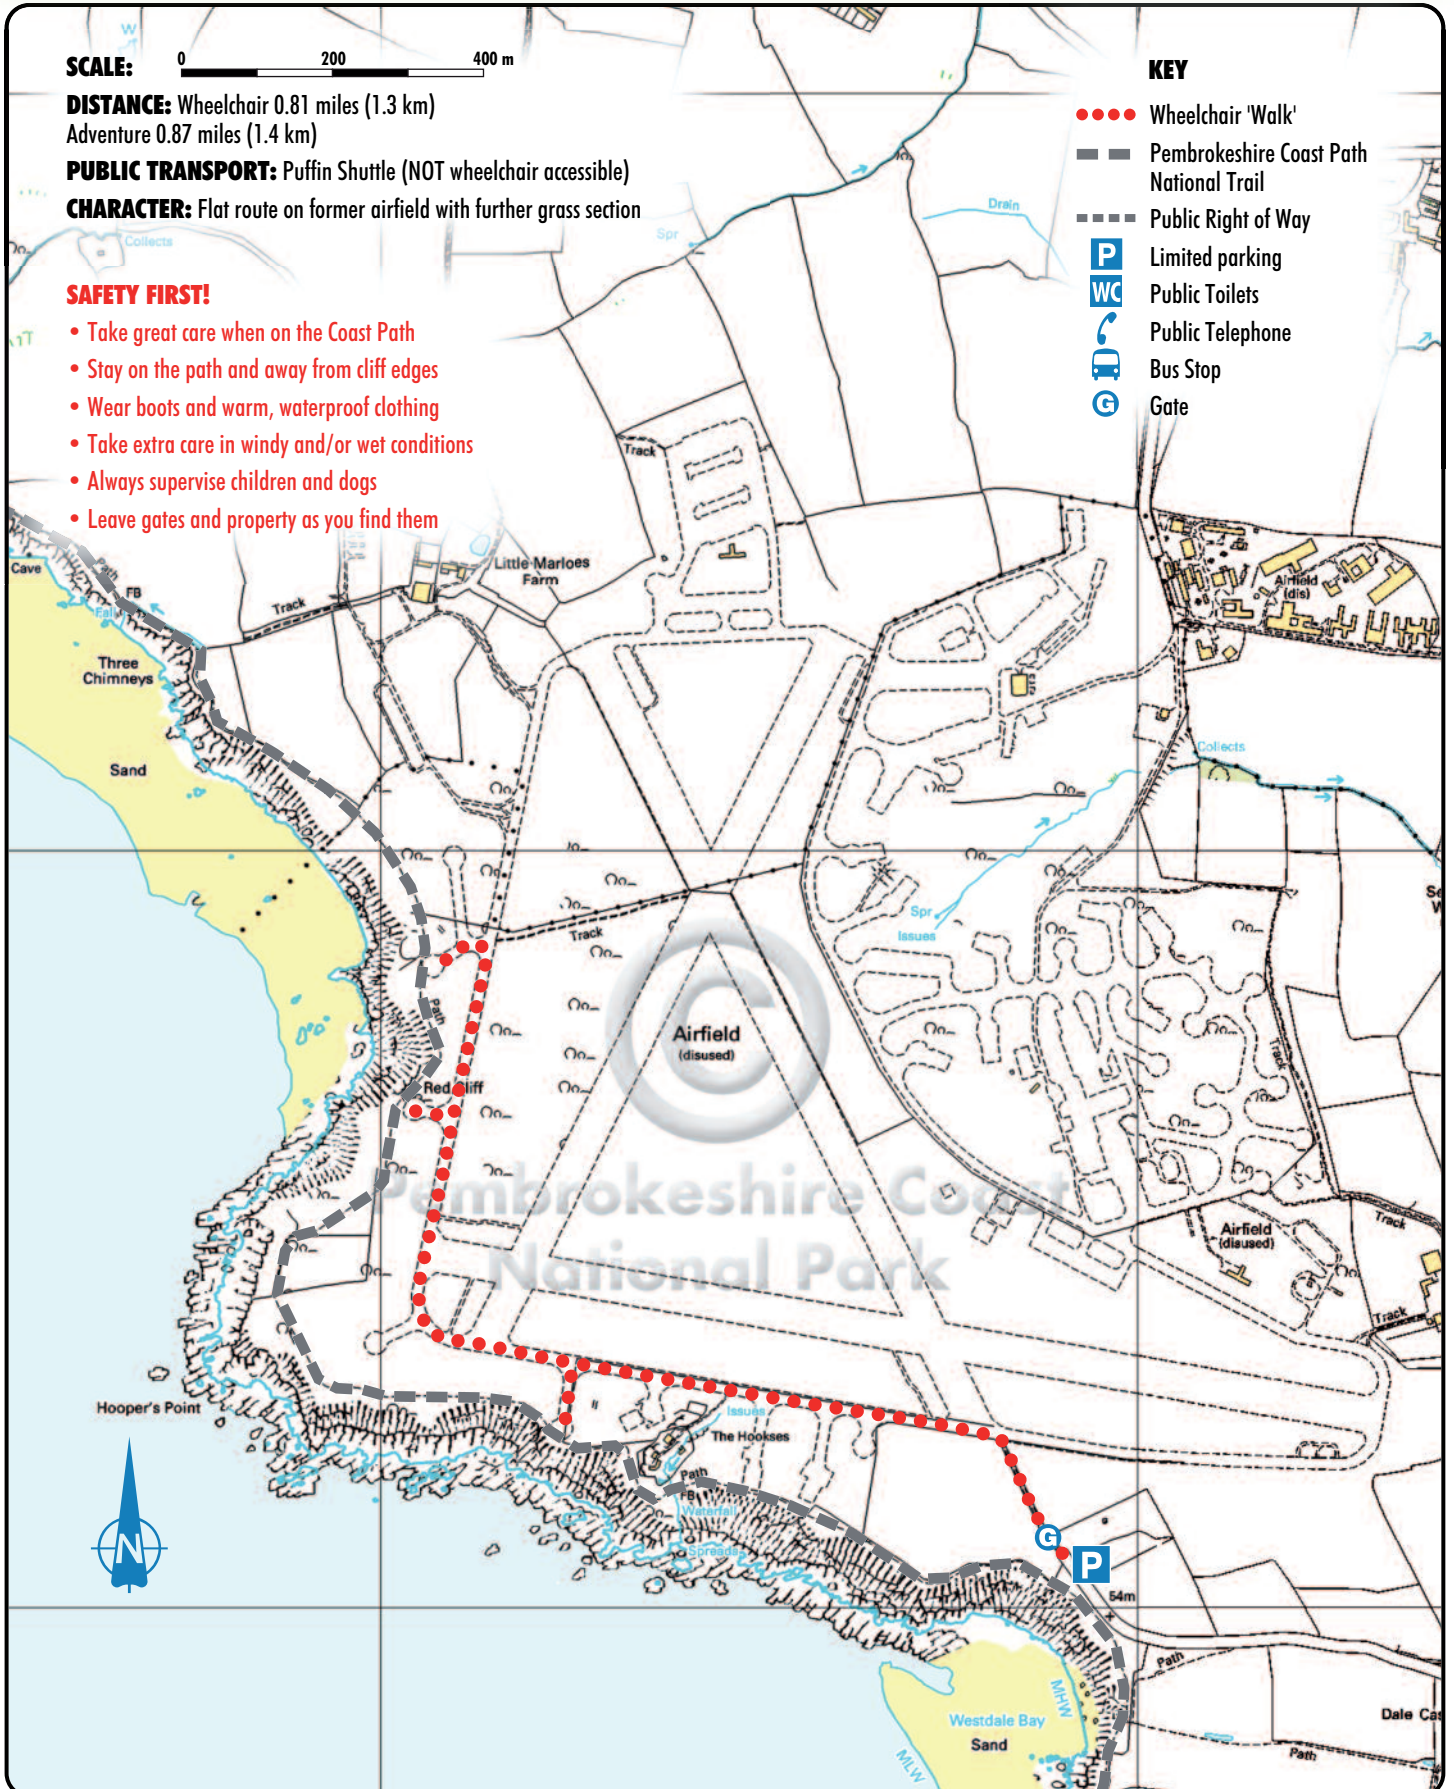

Dale Airfield

Wheelchair 'Walk'

Dale Airfield

Wheelchair 'Walk'

Dale

SM799060

On site of World War II airfield. Flat concrete and asphalt surface (1.3 km) with some bumps on the joins. Further 1.4 km may suit some chairs on short grass section of Coast Path. Splendid views. Toilets in Dale. No seats. Wheelchair 1.3 km; Adventure 1.4 km