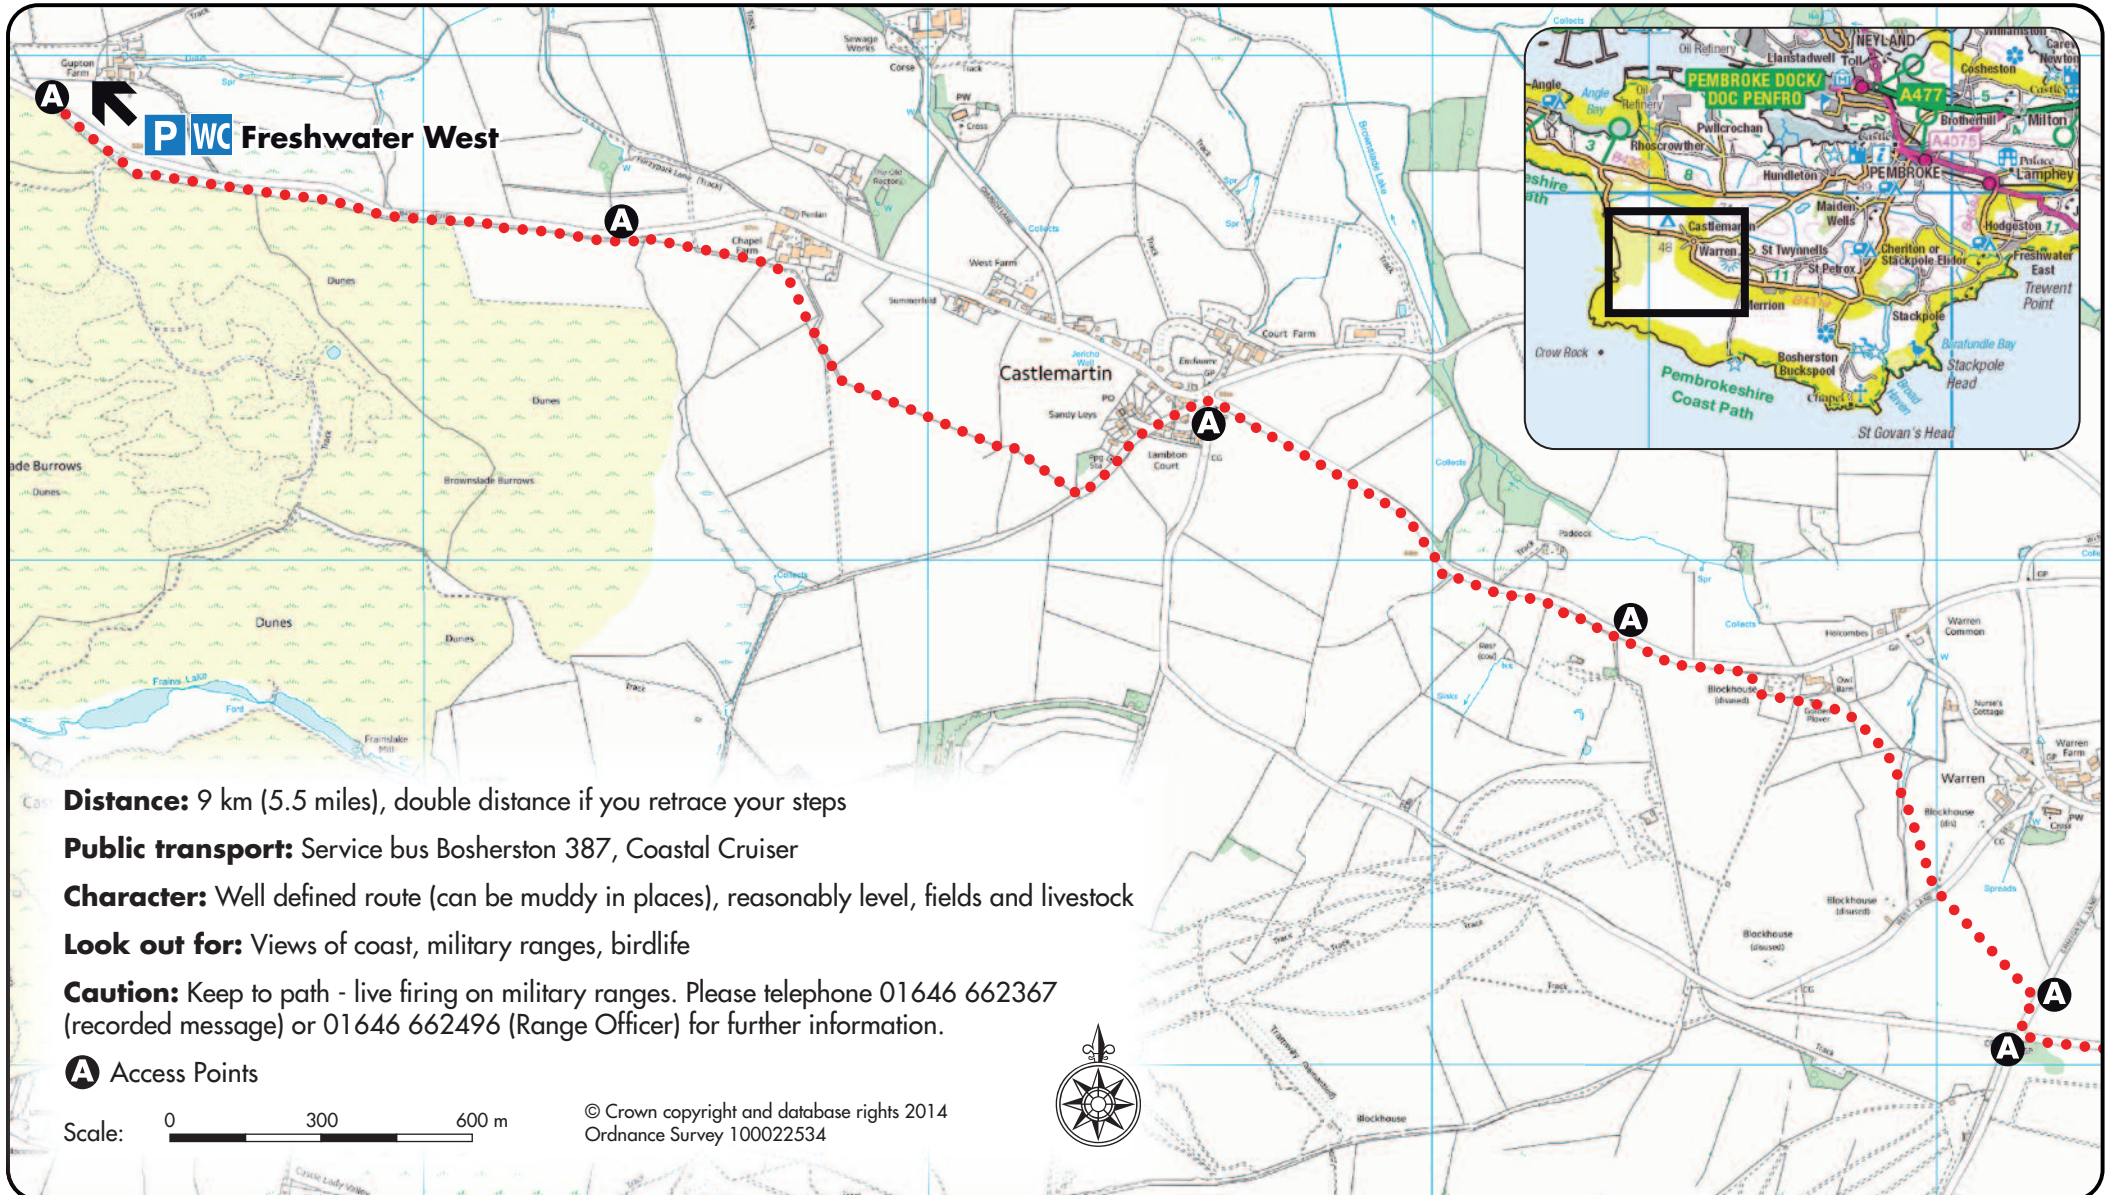

Pembrokeshire Coast National Park

# Castlemartin Range Trail (Western Section)

Access for walkers, horse riders and cyclists

Pembrokeshire Coast National Park

# Castlemartin Range Trail (Eastern Section)

Access for walkers, horse riders and cyclists