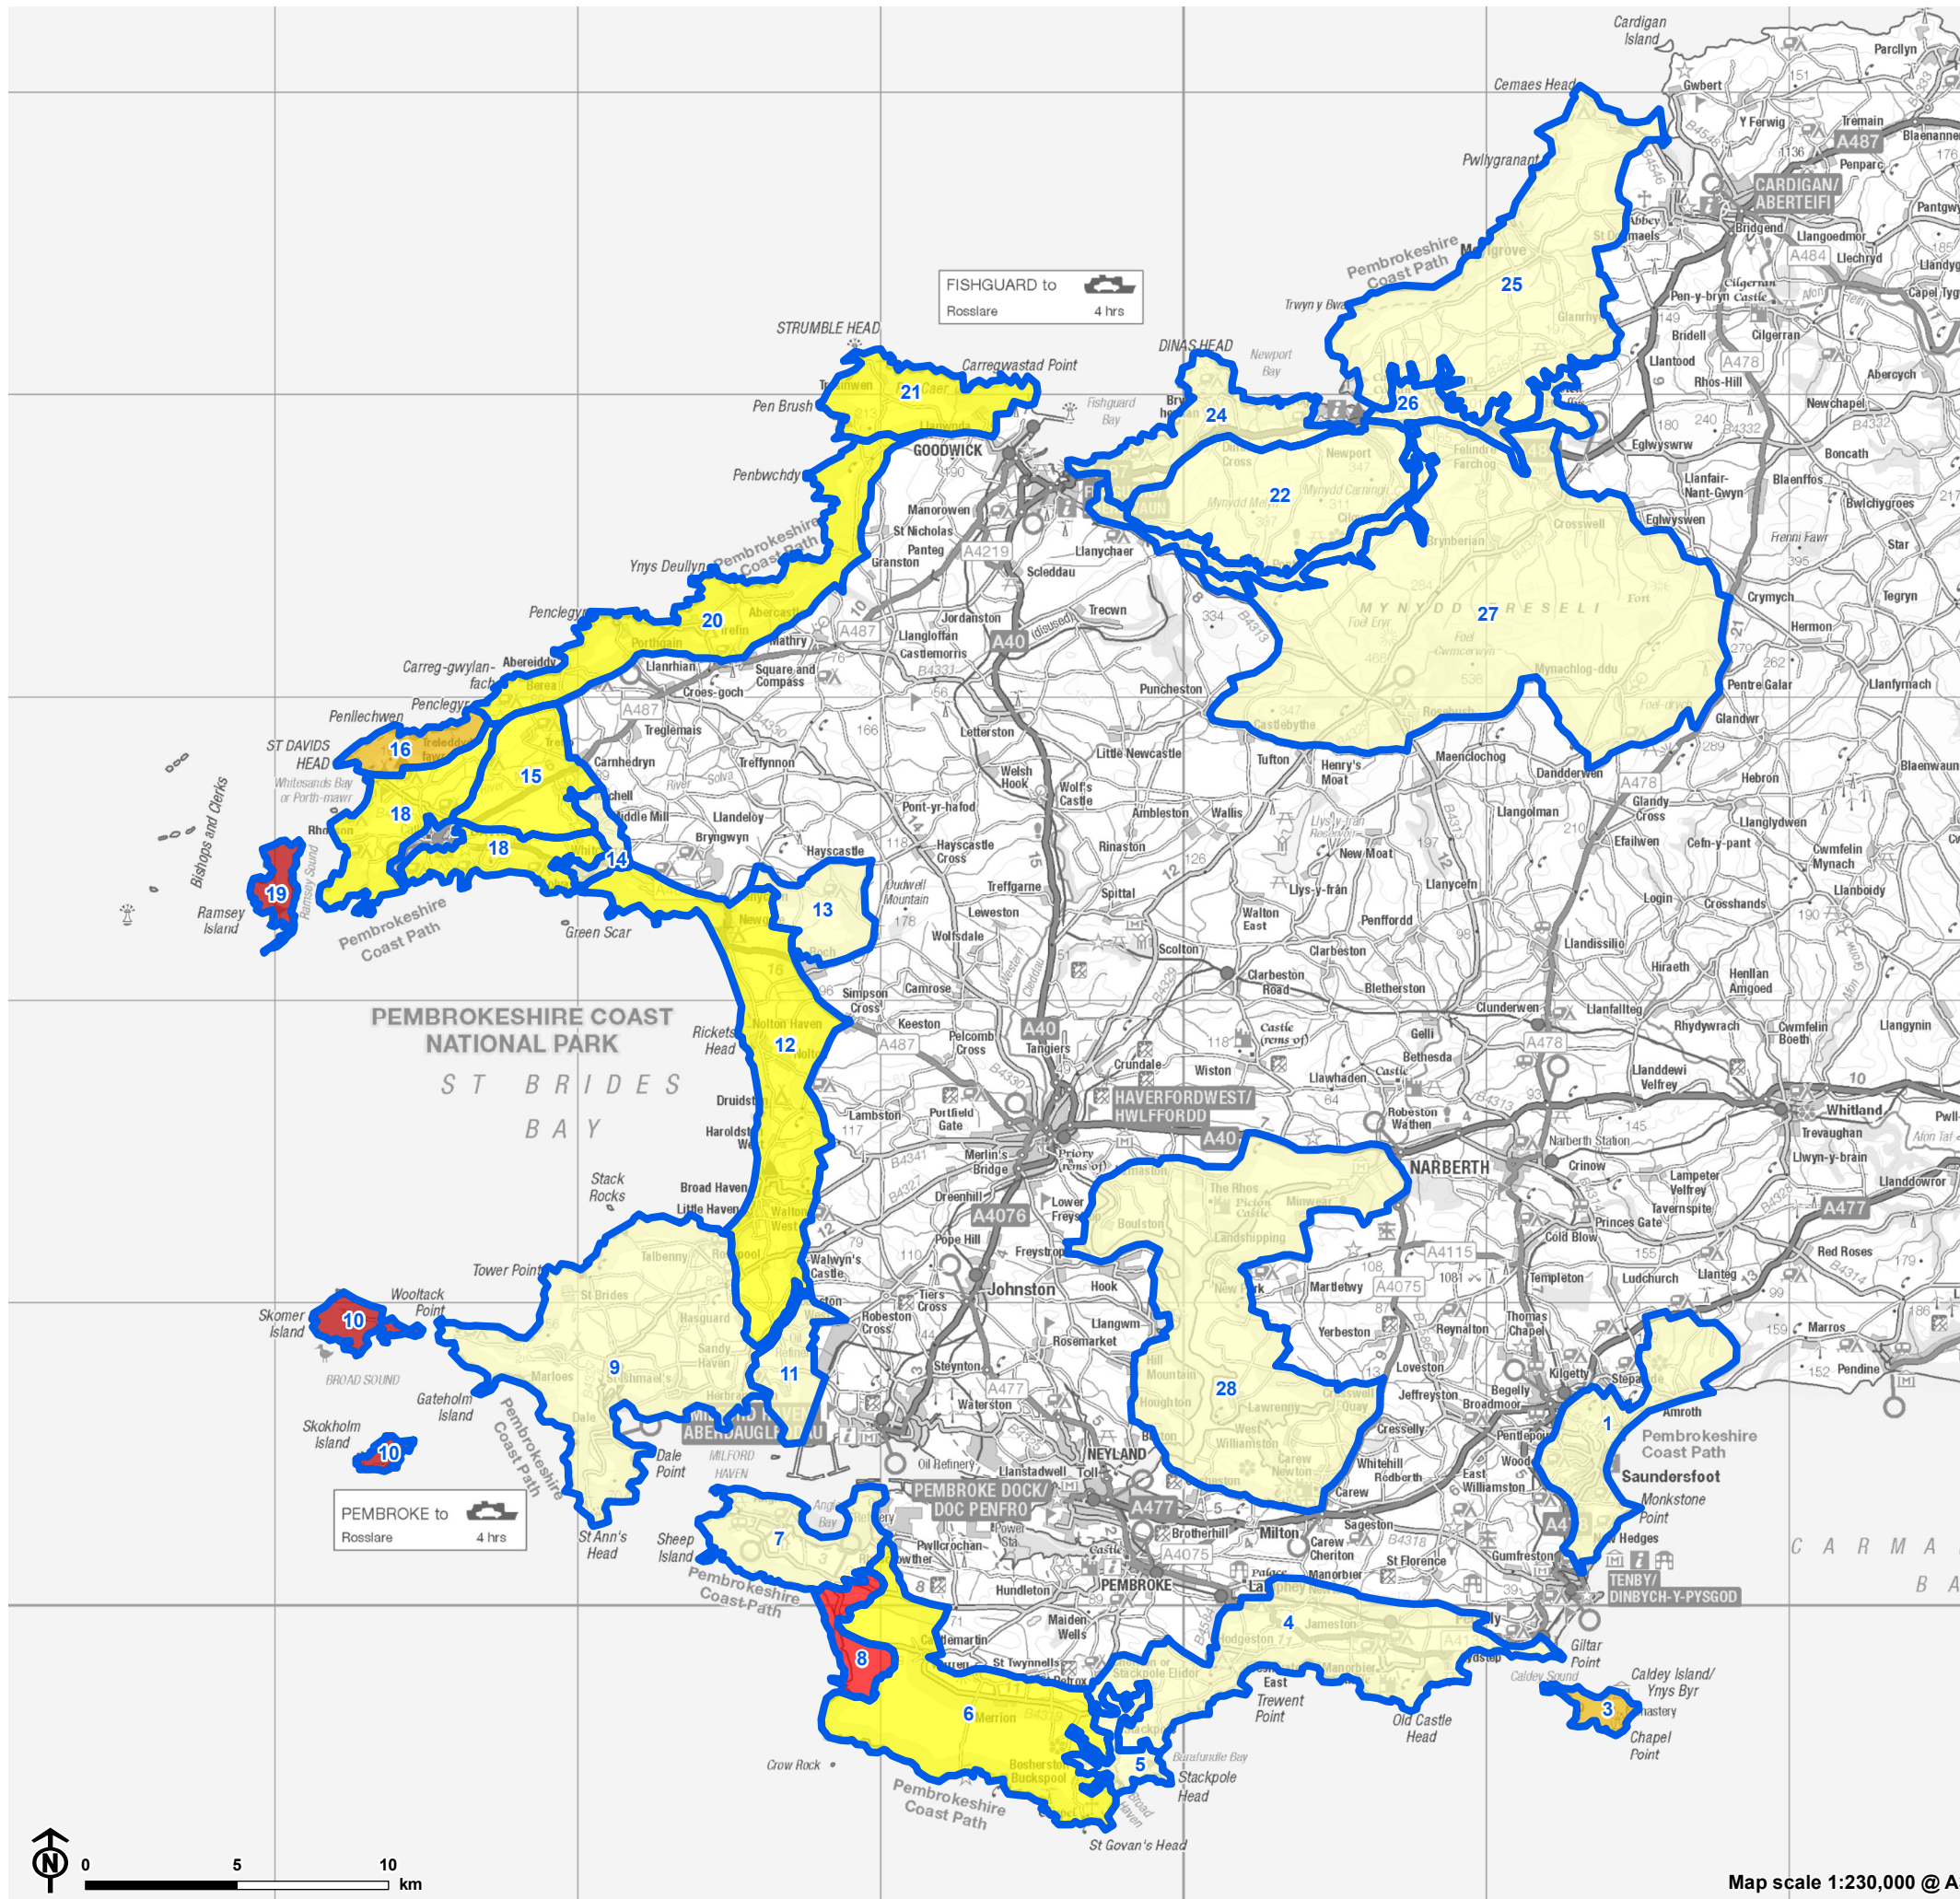

Figure 4.1: Landscape sensitivity to small scale broadleaved woodland

- High sensitivity
 - Moderate-high sensitivity
 - Moderate sensitivity
 - Low-moderate sensitivity
 - Low sensitivity
 - Landscape Character Area
- LCA 1: Saundersfoot settled coast
 - LCA 3: Caldey Island
 - LCA 4: Manorbier/Freshwater East
 - LCA 5: Stackpole
 - LCA 6: Castlemartin/Merrion Ranges
 - LCA 7: Angle Peninsula
 - LCA 8: Freshwater West/Brownslade Burrows
 - LCA 9: Marloes
 - LCA 10: Skomer & Skokholm
 - LCA 11: Herbrandston Refinery Fringe
 - LCA 12: St Brides Bay
 - LCA 13: Brandy Brook
 - LCA 14: Solva Valley
 - LCA 15: Dowrog & Tretio Commons
 - LCA 16: Carn Lidi
 - LCA 18: St Davids Headland
 - LCA 19: Ramsey Island
 - LCA 20: Trefin
 - LCA 21: Pen Caer/Strumble Head
 - LCA 22: Mynydd Carningli
 - LCA 24: Dinas Head
 - LCA 25: Cemaes Head
 - LCA 26: Cwm Gwaun/Afon Nyfer
 - LCA 27: Mynydd Preseli
 - LCA 28: Daugleddau

Map scale 1:230,000 @ A3