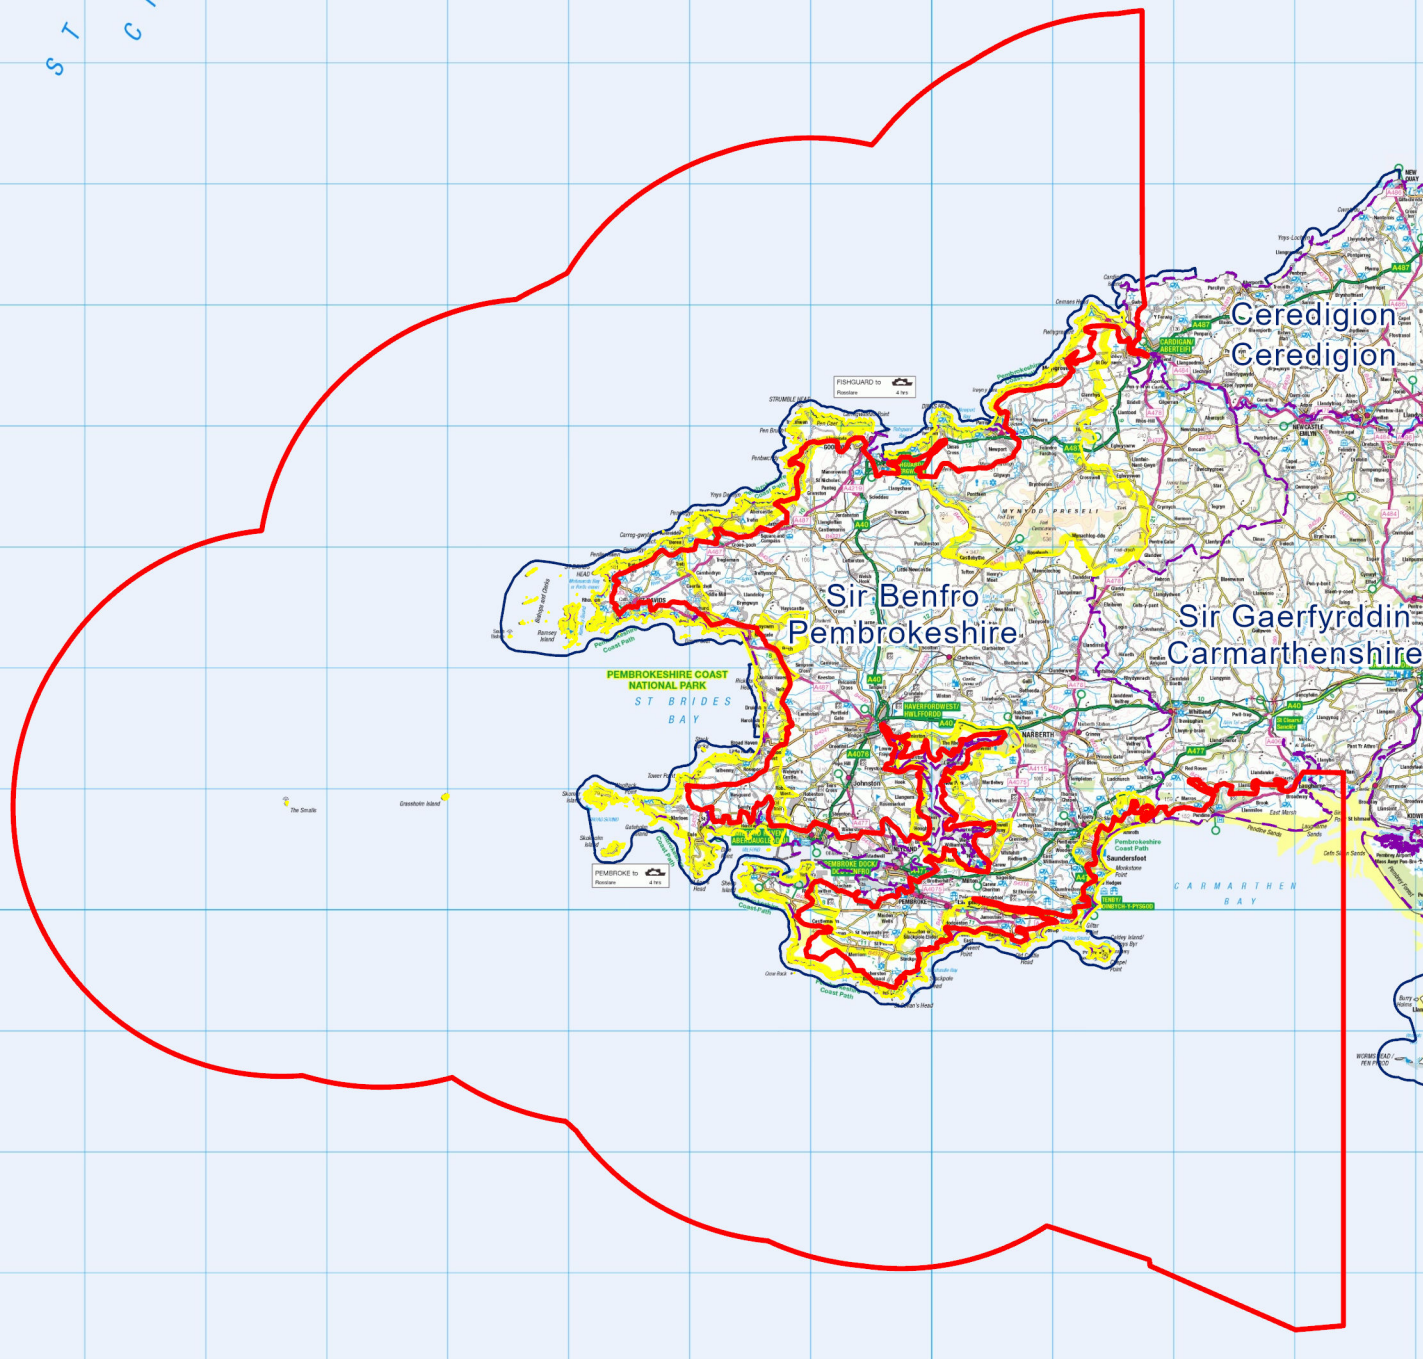

S T G
C H A

Key

-  Study Area
-  Pembrokeshire Coast National Park
-  Administrative Boundary
-  Heritage Coast

Figure 1: Study Area